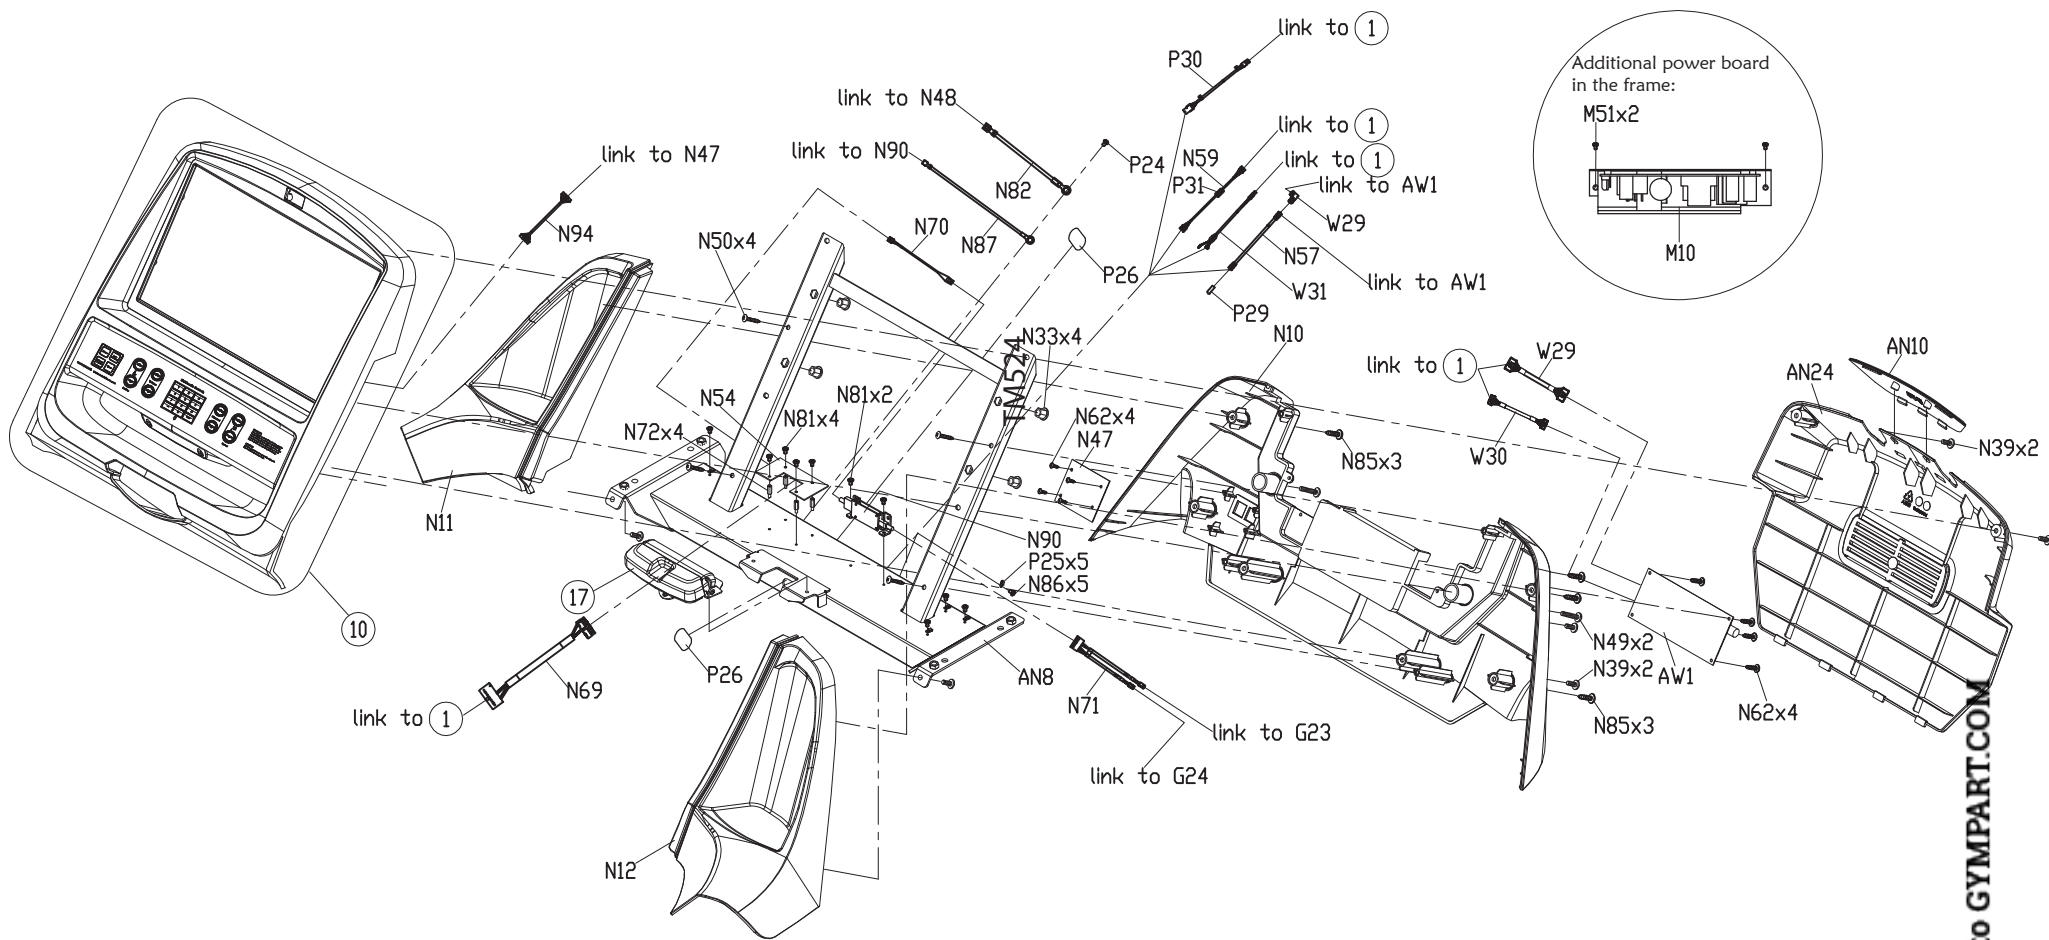

DRAWING NO	TM524-AN6		
PART NAME	Console Set		
PART NO	1000229114	REV	I
APPROVE	ALLEN	DATE	030713

Part NO	Description
1000229114	Console Set;ES;ENG;T2

Back to GYMPART.COM  
**NATIONAL GYM SUPPLY**

DRAWING NO	TM524-AN10		
PART NAME	Console Set		
PART NO	1000233834		
APPROVE	KYLE	DATE	092812

Part NO	Description
1000233834	Console Set;ES;ENG;T2

Back to GYMPART.COM

DRAWING NO	TM524-AN8		
PART NAME	EARPHONE FIXING COVER SET		
PART NO	1000359612	REV	A
APPROVE	Long yong bo	DATE	2016.01.25