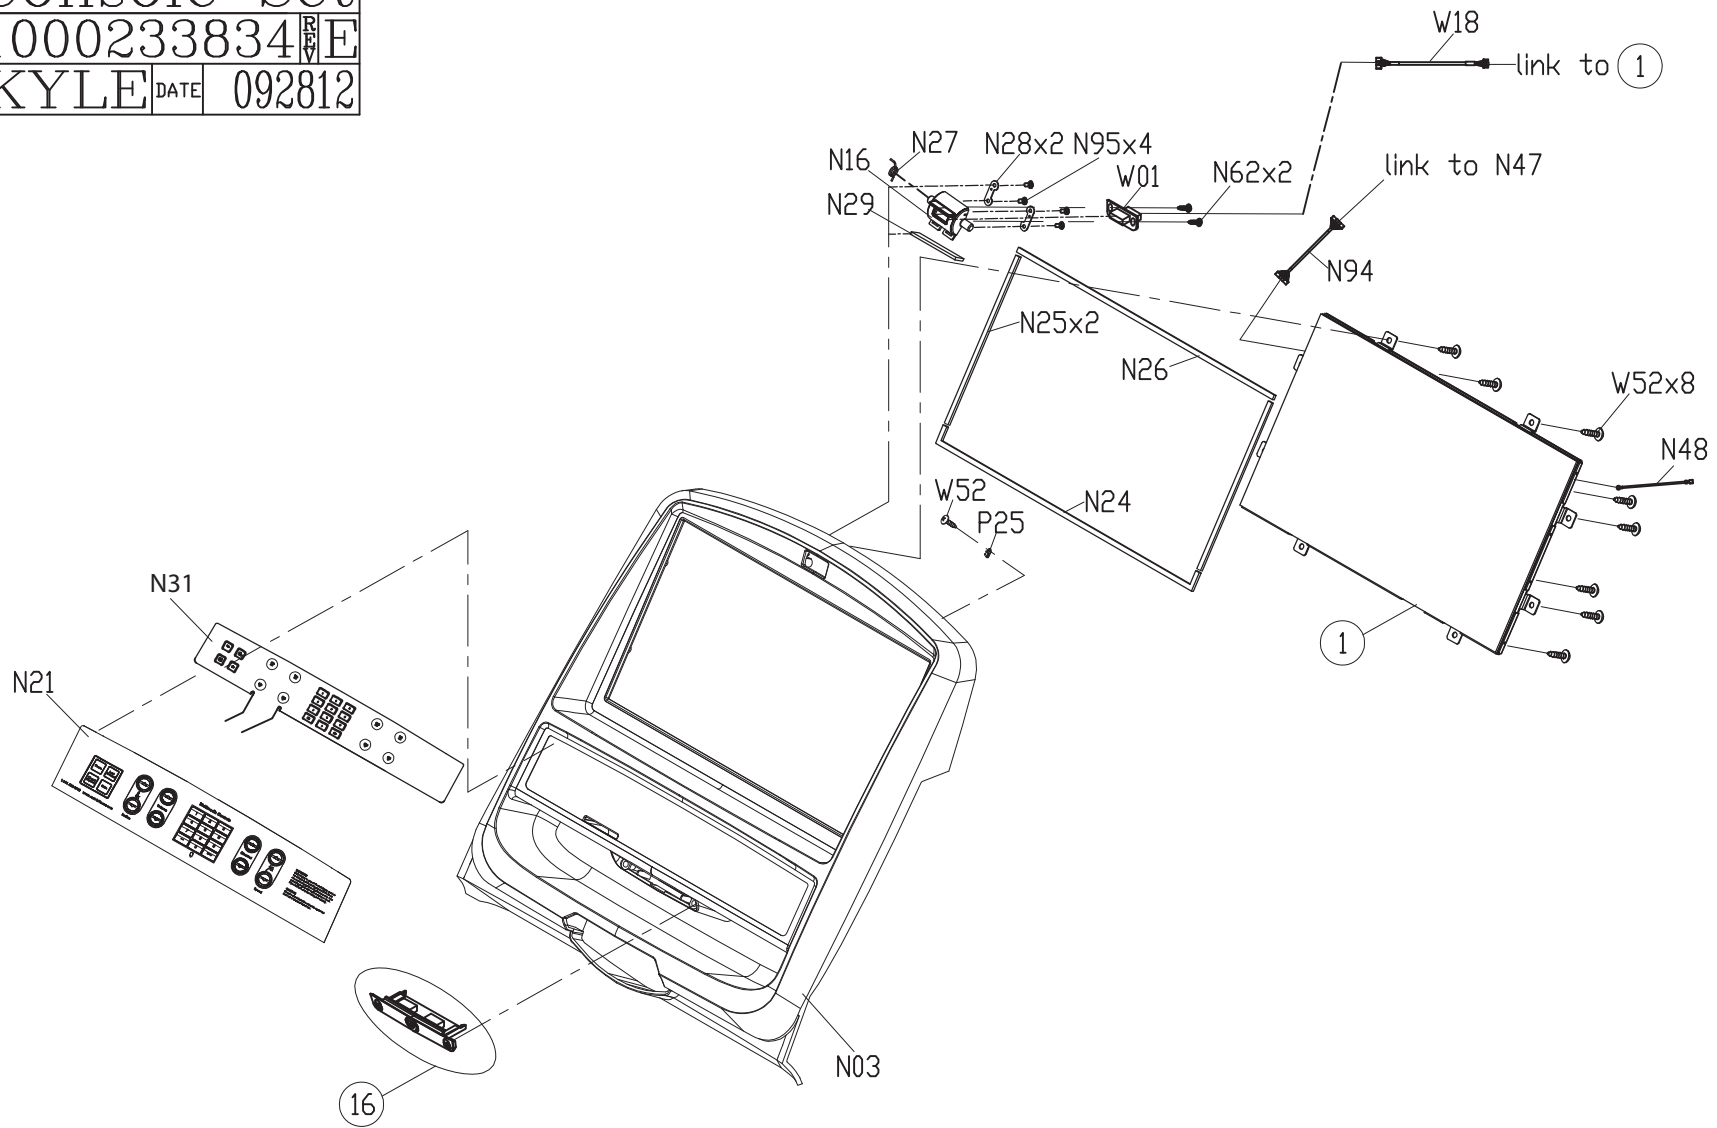

DRAWING NO	TM524-AN6		
PART NAME	Console Set		
PART NO	1000229114	REV	I
APPROVE	ALLEN	DATE	030713

Part NO	Description
1000229114	Console Set;ES;ENG;T2

Back to GYMPART.COM  
**NATIONAL GYM SUPPLY**

DRAWING NO	TM524-AN10		
PART NAME	Console Set		
PART NO	1000233834		
APPROVE	KYLE	DATE	092812

Part NO	Description
1000233834	Console Set;ES;ENG;T2

Back to GYMPART.COM

DRAWING NO	TM524-AN8		
PART NAME	EARPHONE FIXING COVER SET		
PART NO	1000359612	REV	A
APPROVE	Long yong bo	DATE	2016.01.25